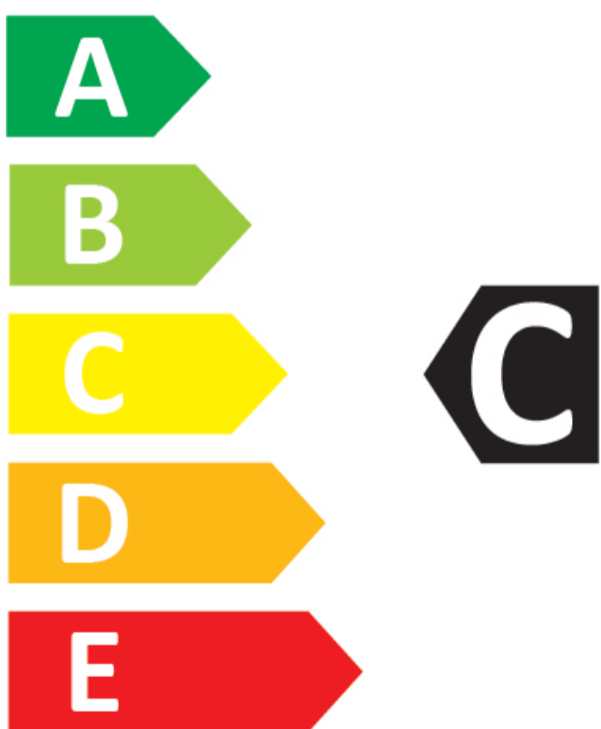

Season^X TA01

175/70R14 88T

For Europe EAN

For USA UPC

ENERG[⚡]

TRIANGLE

CBPTRTA117F14TFJ

175/70R14 88 T

C1

2020/740